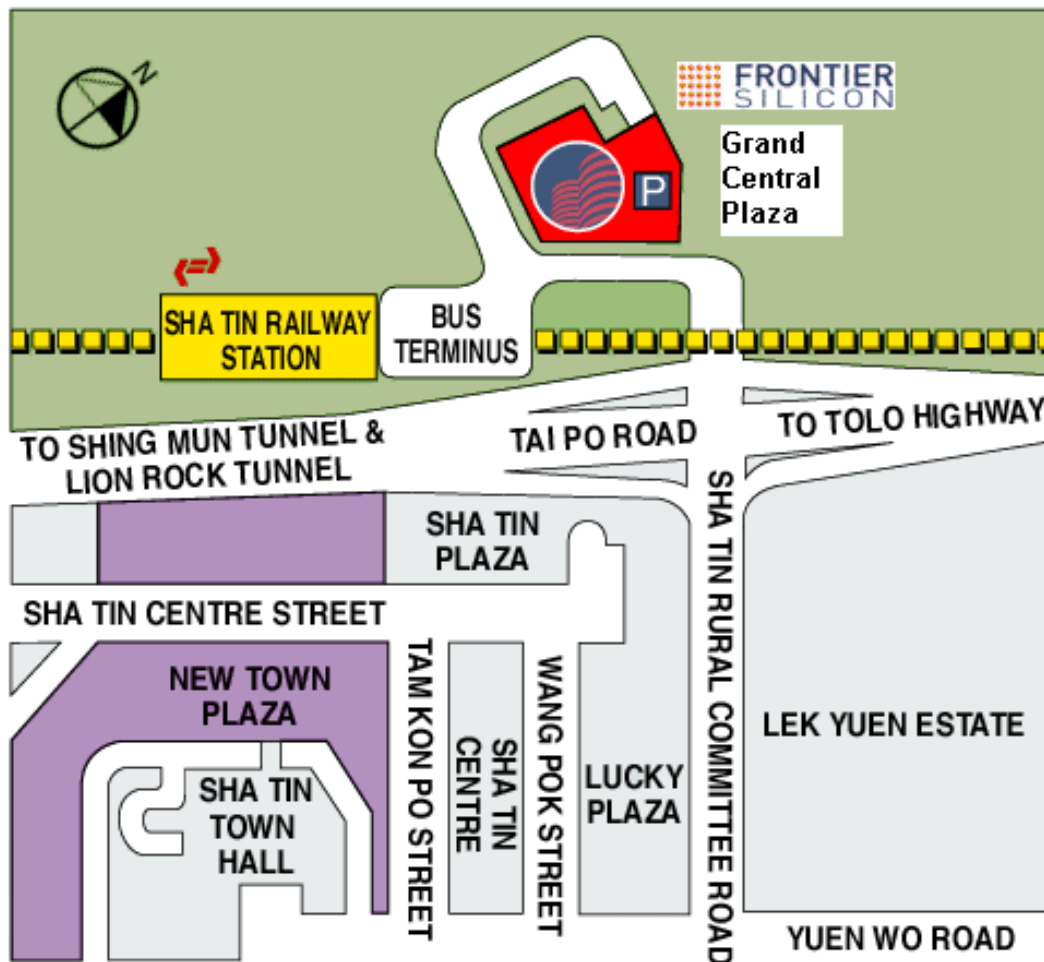

Directions to our Hong Kong office

By rail

- 1) Get off the train at MTR Sha Tin station
- 2) Use B exit and turn left
- 3) Walk along the pavement for five minutes
- 4) Frontier Silicon is located in the Grand Central Plaza

**Frontier Silicon (HK) Ltd, Unit 2218, Grand Central Plaza Tower 2,
138 Sha Tin Rural Committee Road, Sha Tin, New Territories, Hong Kong**

Phone: +852 3944 4111