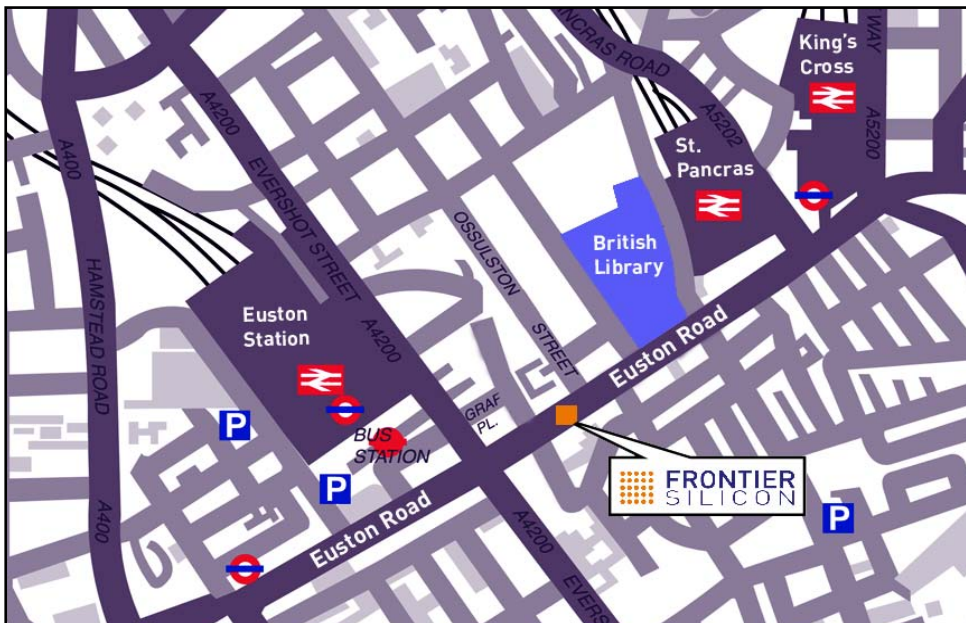

By rail

Euston, St Pancras and King's Cross mainline stations.

Tube

Euston station: Victoria and Northern lines.

Euston Square station: Circle, Metropolitan, and Hammersmith and City lines.

King's Cross station: Victoria, Northern, Piccadilly, Circle, Metropolitan, and Hammersmith and City lines.

Buses

The following buses pass near Frontier Silicon:

10 : 18 : 24 : 27 : 29 : 30 : 57 : 68 : 73 : 88 : 91 : 134 : 168 : 253

Frontier Silicon Limited
(2nd & 4th Floors)
137 Euston Road
Euston
London
NW1 2AA

Tel: +44 (0) 207 391 0620
Fax: +44 (0) 207 388 6420

By road

Meter parking is available to the rear of the building on Flaxman Terrace.

NCP Car Parks are located at Euston Station and Judd Street.

Please be aware that the congestion charge applies to areas south of Euston Road
Monday - Friday 7am-18.00pm.

By air

Frontier Silicon is easily accessible from all London airports.

Deliveries

A drop off point for deliveries can be accessed from Flaxman Terrace (between the Unison Building and The London School of Contemporary Dance). Please call the main number on arrival for access.